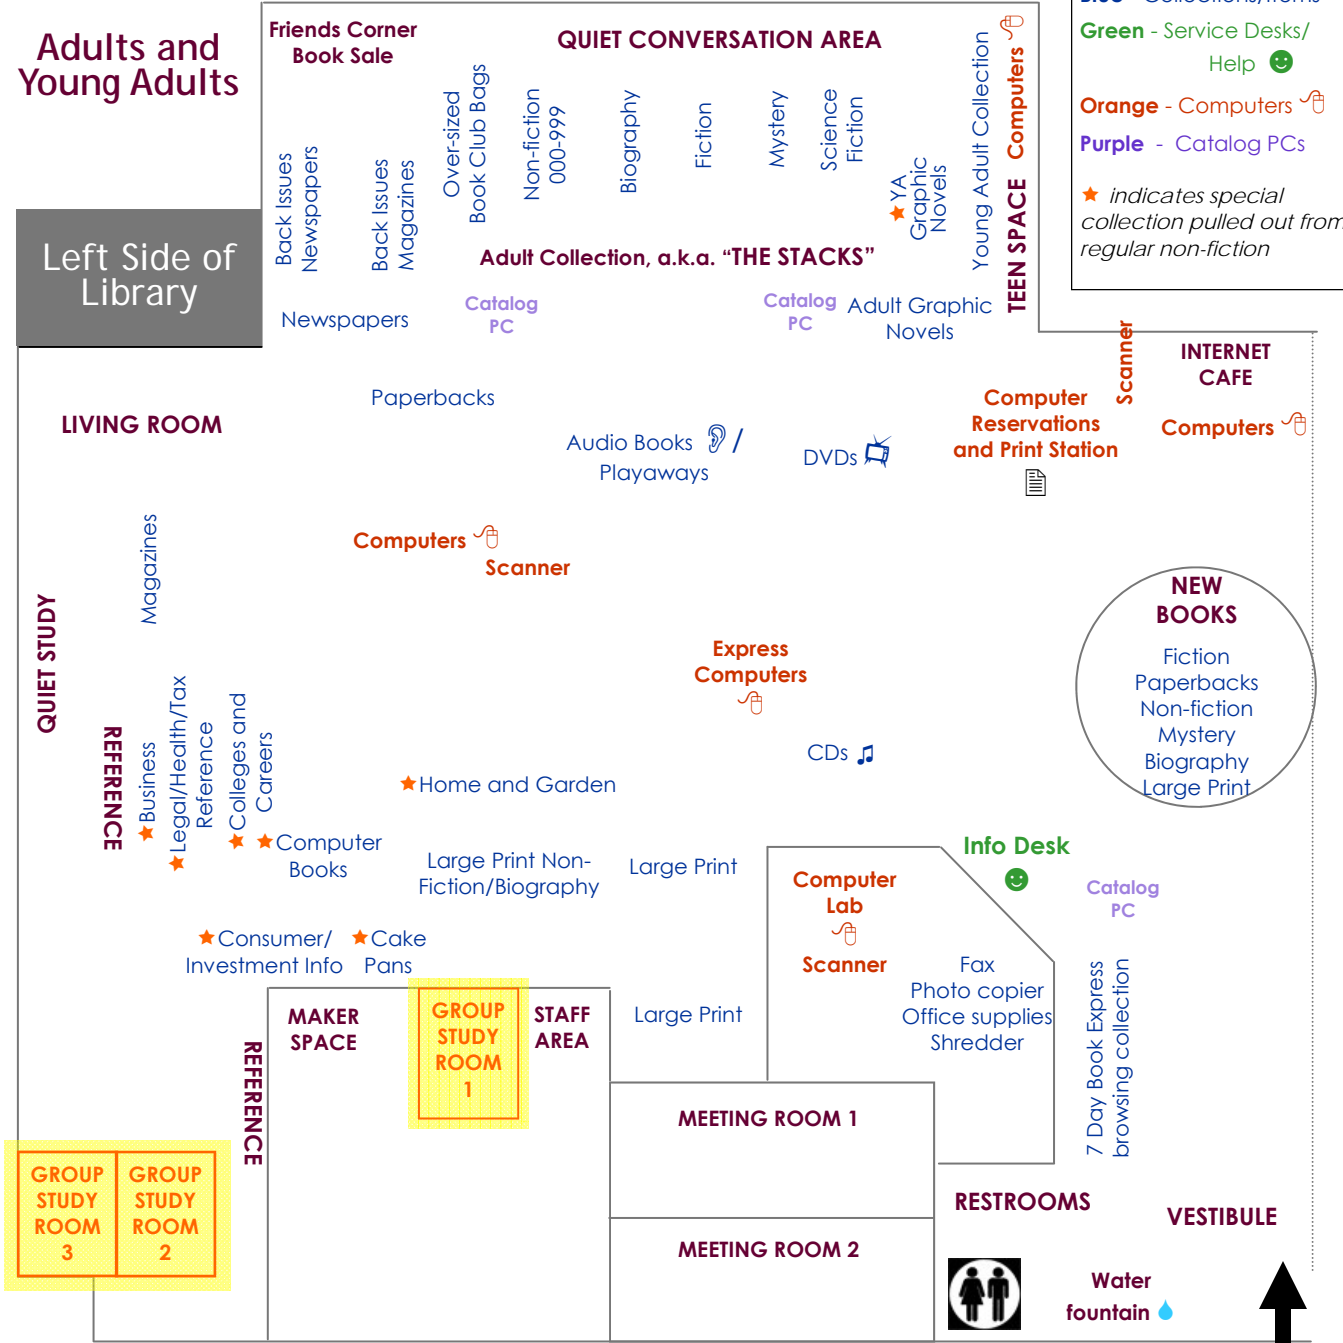

Mount Laurel Library

Adults and Young Adults

Left Side of Library

Key:

- Burgundy** - Places/Areas
- Blue** - Collections/Items
- Green** - Service Desks/Help 😊
- Orange** - Computers 🖨️
- Purple** - Catalog PCs

★ indicates special collection pulled out from regular non-fiction

Non-Fiction shelved by Dewey Decimal Call #

- 000 – Computer sci., information & general
- 100 – Philosophy and psychology
- 200 – Religion
- 300 – Social sciences
- 400 – Language
- 500 – Science (including mathematics)
- 600 – Technology
- 700 – Arts and recreation
- 800 – Literature
- 900 – History, geography, and biography

Popular Topics

- Antiques 745.1
- Art 709
- Bible 220
- Business 650 (*business collection*★)
- Car Repair 629.2
- Colleges 378.73 (*colleges & careers*★)
- Cookbooks 641.5
- Crafts 745.5
- Diet 613.2
- Exercise 613.7
- Gardening 635 (*home & garden*★)
- Health 613 (*also in health reference section*★)
- History 930s +
- Home Repair 643 (*home & garden*★)
- Job Hunting 331, 650 (*colleges & careers*★)
- Language Learning 400s
- Law 340 (*also in legal reference section*★)
- Literature 800s
- Math 512
- Music 780
- Personal Finance and Investing 332
- Pets 636
- Philosophy 100
- Poetry 808.1, 811, 821
- Relationships 158, 306, 646
- Religion 200s
- Resumes 650 (*colleges & careers*★)
- Self-Help 158.1
- Sports 796
- Travel 910s

★ indicates special collection pulled out from regular non-fiction shelves (the stacks)

Kids and Circulation on reverse

Main Entrance

Fiction is shelved alphabetically by authors last name in Fiction Section.